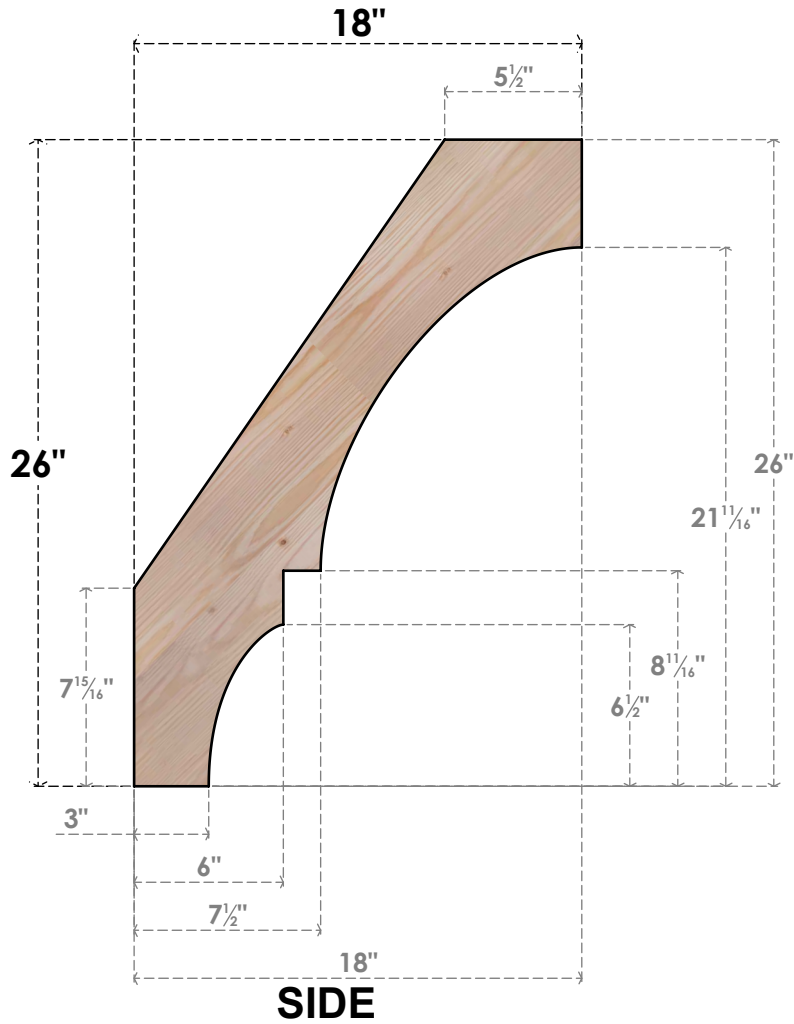

# BRC06X18X26BOA00SDF

5 1/2"W X 18"D X 26"H BALBOA SMOOTH BRACE, DOUGLAS FIR

EKENA MILLWORK  
 2300 WEST MAIN ST.  
 CLARKSVILLE, TX 75426  
 TOLL FREE: 866-607-0453  
 WWW.EKENAMILLWORK.COM

### NOTES

1. INSTALLATION TO BE COMPLETED IN ACCORDANCE WITH MANUFACTURER'S SPECIFICATIONS.
2. DRAWING MAY NOT BE TO SCALE
3. THIS DRAWING IS INTENDED FOR DESIGN AND PLANNING PURPOSES ONLY.
4. ALL INFORMATION CONTAINED HEREIN WAS CURRENT AT THE TIME OF DEVELOPMENT BUT MUST BE REVIEWED AND APPROVED BY THE PRODUCT MANUFACTURER TO BE CONSIDERED ACCURATE.
5. PRODUCTS ARE NOT KILN DRIED. THIS ITEM IS UNIQUE AND WILL CONTAIN THE NATURAL VARIATIONS THAT THE WOOD SPECIES OFFERS. THIS MAY RESULT IN VARIATIONS UP TO 1/4"